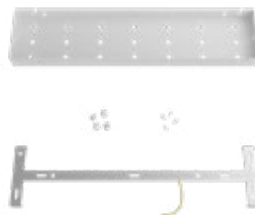

KRM127F4LVBO
7+ 4 holes 120mm

KRM127F4LVN
7+4 holes 120mm

KRM3015F4LVBO
15+4 holes 300mm

KRM3015F4LVN
KRM3015F4LVN

KROVBORE
21+6 holes 520 x 120mm

KROVNRE
21+6 holes 520 x 120mm

3. CABLE CLAMPS

The flat shape and transparent color plastic cable clamps designed for Rose-One system allow covers clearly visible.