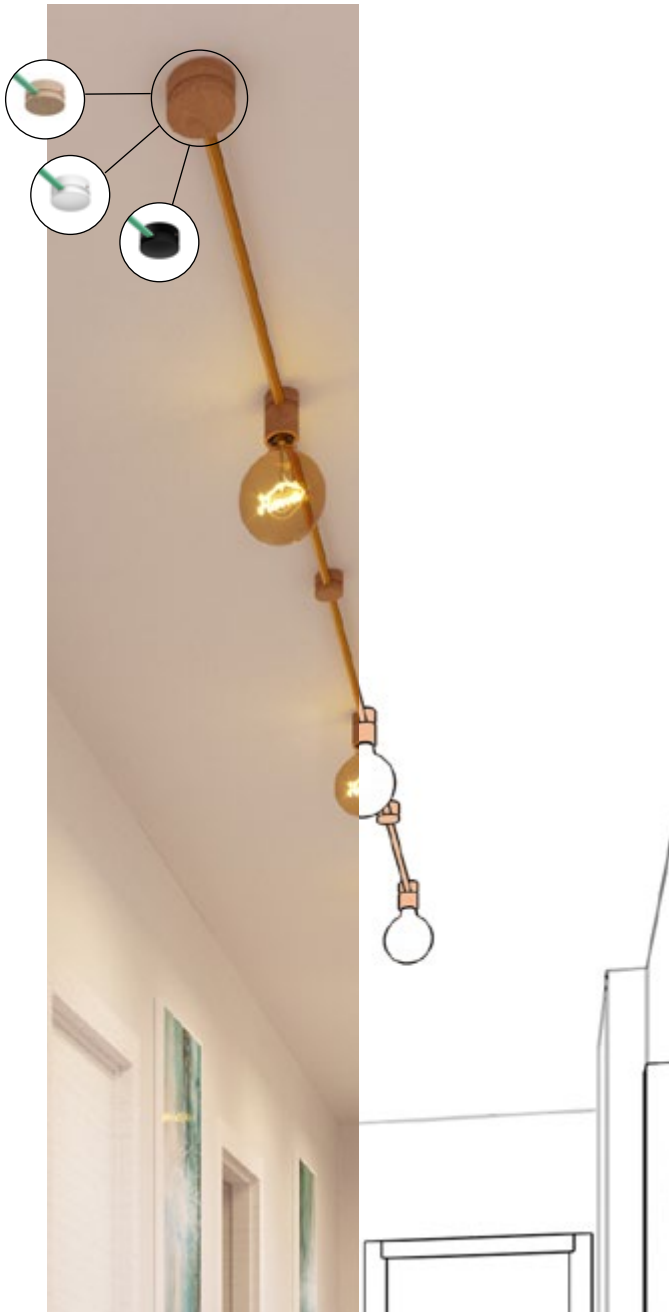

Linear kit

The Linear kit has been designed to help you re-create a simple design that is perfect for illuminating a hallway with lateral electrical connection. The kit is available in multiple versions: choose the color of the cable and of the components to best suit your design needs.

It is composed of 5m of cable, 1 round canopy, 3 lamp holders E27, 2 wall fairleads and 1 terminal block.

	●	●	●
CAT02-LIN-CF10		CAT03-LIN-CF10	CAT-LIN-CF10
CAT02-LIN-CM10		CAT03-LIN-CM10	CAT-LIN-CM10
CAT02-LIN-CM05		CAT03-LIN-CM05	CAT-LIN-CM05
CAT02-LIN-CF15		CAT03-LIN-CF15	CAT-LIN-CF15
CAT02-LIN-CM09		CAT03-LIN-CM09	CAT-LIN-CM09
CAT02-LIN-CM16		CAT03-LIN-CM16	CAT-LIN-CM16
CAT02-LIN-CM17		CAT03-LIN-CM17	CAT-LIN-CM17
CAT02-LIN-CH69		CAT03-LIN-CH69	CAT-LIN-CH69
CAT02-LIN-CM21		CAT03-LIN-CM21	CAT-LIN-CM21
CAT02-LIN-CM22		CAT03-LIN-CM22	CAT-LIN-CM22
CAT02-LIN-CM27		CAT03-LIN-CM27	CAT-LIN-CM27
CAT02-LIN-CM02		CAT03-LIN-CM02	CAT-LIN-CM02
CAT02-LIN-CM03		CAT03-LIN-CM03	CAT-LIN-CM03
CAT02-LIN-CM04		CAT03-LIN-CM04	CAT-LIN-CM04
CAT02-LIN-CZ04		CAT03-LIN-CZ04	CAT-LIN-CZ04
CAT02-LIN-ECM39		CAT03-LIN-ECM39	CAT-LIN-ECM39
CAT02-LIN-CZ22		CAT03-LIN-CZ22	CAT-LIN-CZ22
CAT02-LIN-CN06		CAT03-LIN-CN06	CAT-LIN-CN06
CAT02-LIN-CX08		CAT03-LIN-CX08	CAT-LIN-CX08
CAT02-LIN-ECC37		CAT03-LIN-ECC37	CAT-LIN-ECC37

Cable length:5mt

Components included: 1 canopy, 3 lamp holders E27, 2 wall fairlead, 1 terminal block.