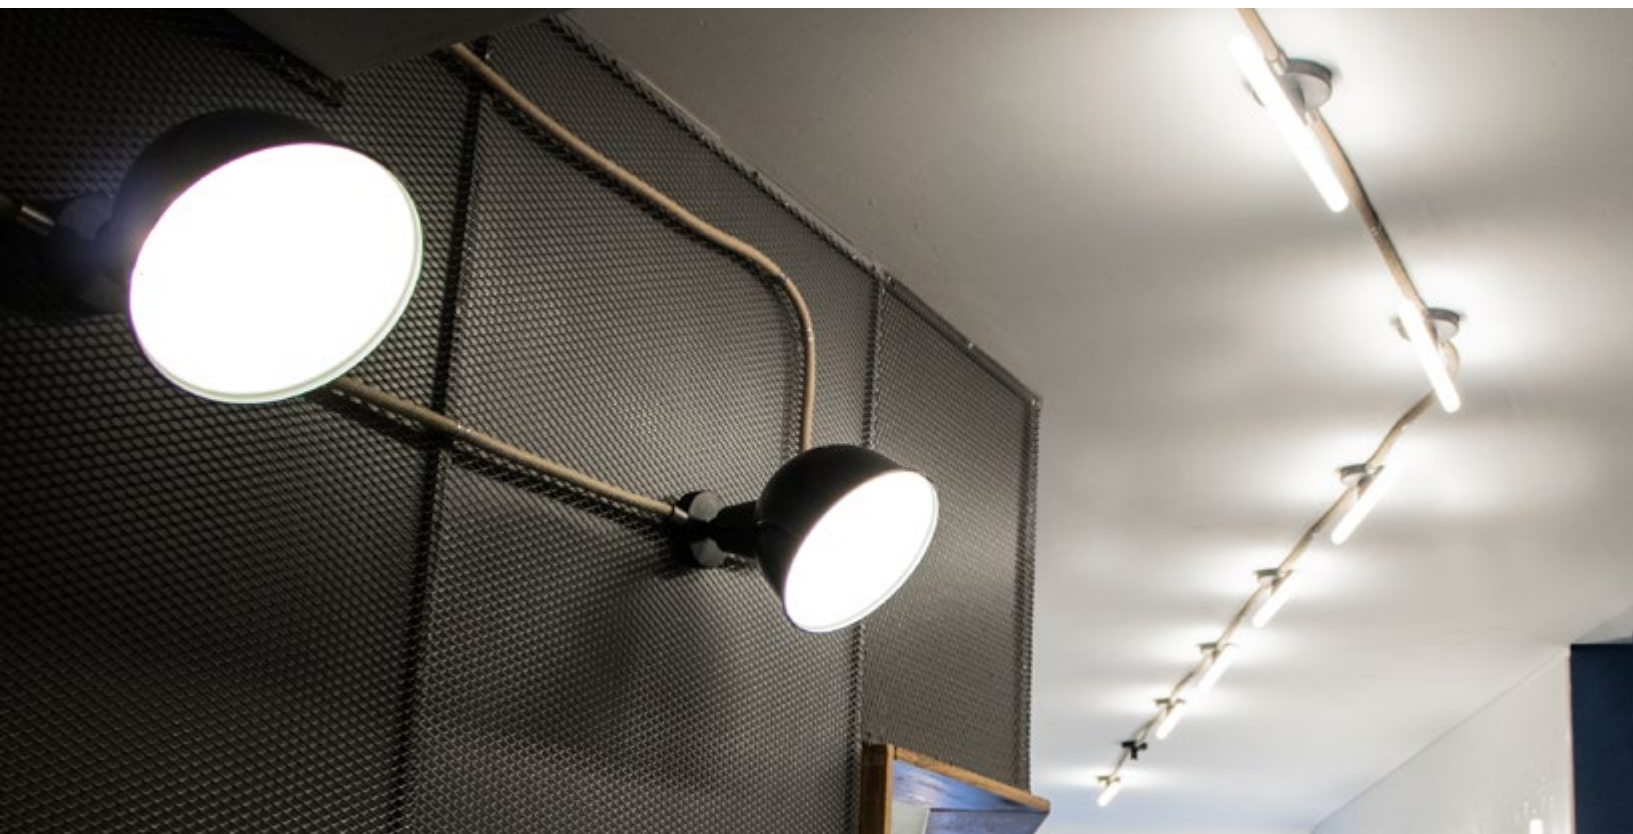

CREATIVE-TUBE 20MM

Specifications:

Their internal material complies with CEI-EN 61386-1 + EN 61386-22 Classification 3321.

Classification No: 3321

Crushing Resistance: >750N on 5cm at 20°C

Shock Resistance: (-15°C) after applying 2 kg mass hammer

Operating Temperature: -5°C to +60°C

Resistance to flame propagation: self-extinguishing V0

Dielectric strength: <2000V A 50Hz

Insulation resistance: >100 mega ohm

Diameter: 20mm

The tube is sold by the meter, multiple orders will be delivered in one piece up to a maximum of 30 meters in length.