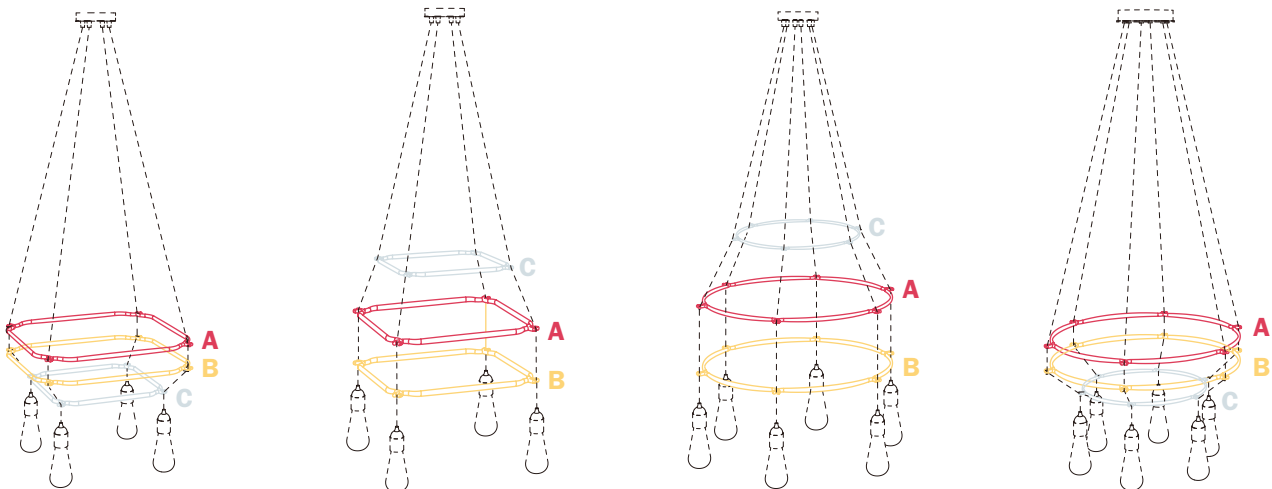

● CGQ48BIA

● CGQ48NER

● CGQ48TRA

4 modules - 48 cm X 48 cm

● CGQ34BIA

● CGQ34NER

● CGQ34TRA

4 modules - 34 cm X 34 cm

● CGR60BIA

● CGR60NER

● CGR60TRA

6 modules 32 cm - Ø total 60 cm

● CGR40BIA

● CGR40NER

● CGR40TRA

6 modules 22 cm - Ø total 40 cm

CHANGE SHAPE

If you get tired of your current display, switch up your lamp’s appearance each and every time you want to by simply adding new Cages to your current one or by adjusting its placement. Fascinating and unique shapes created through our cables are what really makes this lamp a true floating art piece.