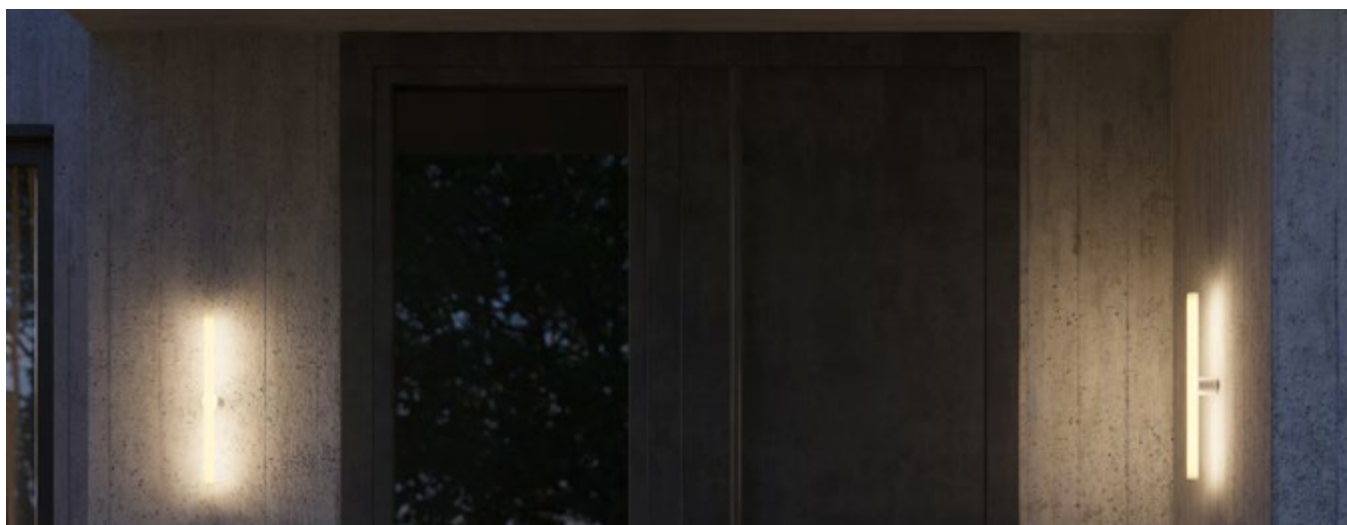

S-14 SYSTEM

SYSTEMS FOR LINEAR S14D LED BULBS

S14 linear LED lamps are perfect for wall installation, for creating wall combinations or as bathroom and outdoor lamps. Thanks to Creative-Cables' exclusive solutions, they can also be used as pendant lamps, increasing their possibilities of use and creating original and creative compositions.

Available lampholders are esse14 and Syntax® .

S-14 WALL OR CEILING LAMPHOLDERS

Curved, small and design-oriented, you can give shape to your creations without worrying about their taking up too much space. It does not require a ceiling rose and can be attached directly to the wall. An exclusive Creative-Cables creation, designed to resist humidity thanks to its IP44 certification when combined with 30 or 50 cm linear LED bulbs.