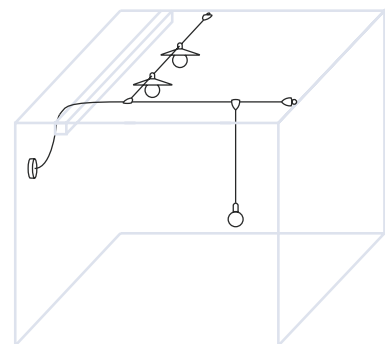

Components

-  /  x 1
-  x 4x  3
-  x 3  x 1

EIVA LAMPS

With EIVA lamps you can finally change the look of your outdoor spaces with the safety of a water resistant product which is Made in Italy. The soft touch silicone finishes and matching cable are perfect to re-create an elegant and contemporary design in your outdoor spaces, lighting pergolas and gazebos. Choose among the available versions the one that best suits your needs: with lampshade, for exposed light bulb, suspended, plug-in or wall fixed and enjoy your outdoor spaces!