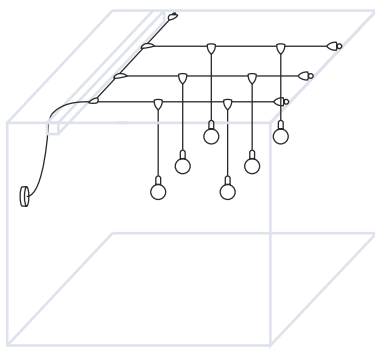

-  /  x 1
-  x 3x  1
-  x 2  x 2
-  x 2

USE CASE "B"

Three pendants with lampshades, two knots.

Components

-  /  x 1
-  x 5x  2
-  x 3  x 3
-  x 3  x 3

USE CASE "C"

String light, three pendants, naked bulb.

Components

-  /  x 1
-  x 4x  3
-  x 3  x 1

EIVA LAMPS

With EIVA lamps you can finally change the look of your outdoor spaces with the safety of a water resistant product which is Made in Italy. The soft touch silicone finishes and matching cable are perfect to re-create an elegant and contemporary design in your outdoor spaces, lighting pergolas and gazebos. Choose among the available versions the one that best suits your needs: with lampshade, for exposed light bulb, suspended, plug-in or wall fixed and enjoy your outdoor spaces!