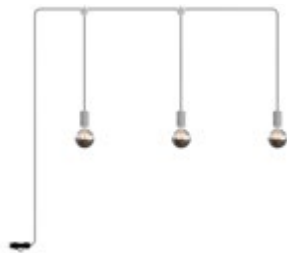

- PSEEL02NESM04DD24MA04

STRING LIGHT LAMPS

- PSE2PAVESX08
- PSE2PAMUSN06

cable length 255cm - height 105cm

- PDE2PAVESX08
- PDE2PAMUSN06

cable length 215cm - height 105cm

- PSE2PABKSM04
- PSE2PASBSN02

cable length between rose and joint 250cm

- PDE2PABKSM04
- PDE2PASBSN02

cable length between rose and joint 170cm

- PSE3EL01BISM01
- PSE3EL01GGSN02

cable length 270cm - height 105cm

- PDE3EL01BISM01
- PDE3EL01GGSN02

cable length 255cm - height 105cm

- PSE3EL02BISN06DDDBIA
- PSE3EL02NESM04DDNER

cable length 270cm - height 105cm

- PDE3EL02BISN06DDDBIA
- PDE3EL02NESM04DDNER

cable length 260cm - height 105cm

- PSE2BIEIVA2BSX08DDDBIA
- PSE2NEEIVA2NSM04DDRASOTS