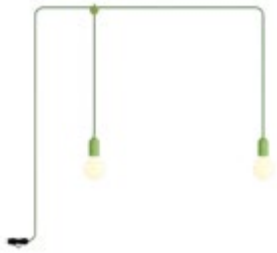

- PSEEL02NESM04DD24MA04

STRING LIGHT LAMPS

- PSE2PAVESX08
- PSE2PAMUSN06

cable length 255cm - height 105cm

- PDE2PAVESX08
- PDE2PAMUSN06

cable length 215cm - height 105cm

- PSE2PABKSM04
- PSE2PASBSN02

cable length between rose and joint 250cm