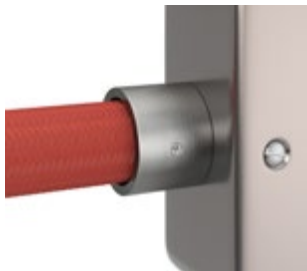

FOR JUNCTION BOX