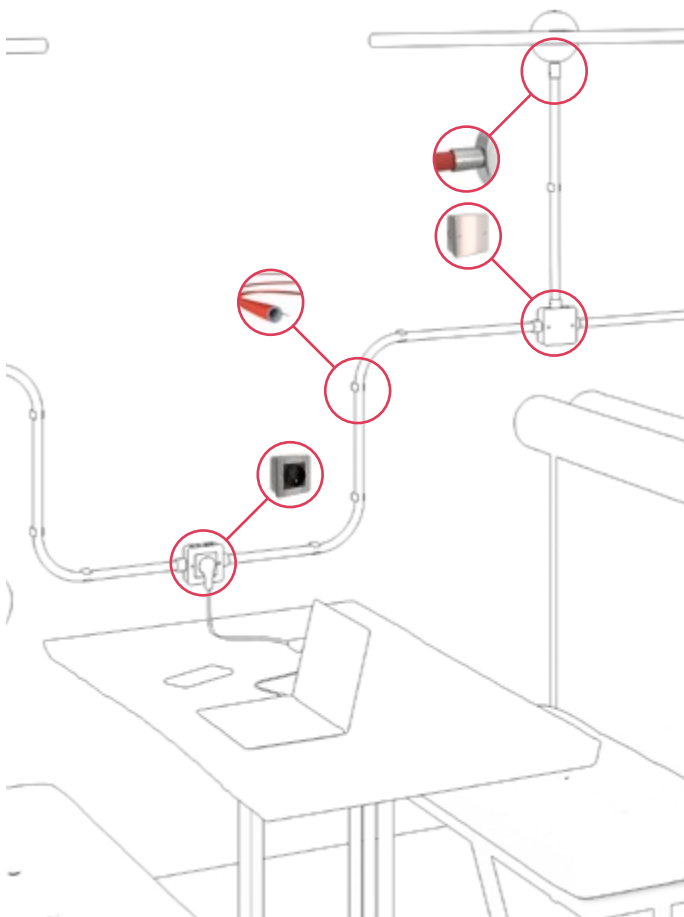

2

Tailor-made

Create a beautiful and functional bespoke visible system that takes into account your daily needs and the style of your rooms.

3

Creative and safe

You have the freedom to exhibit your electrical system. Create a wall design that is a functional light source without sacrificing safety; the system adheres to the highest standards.