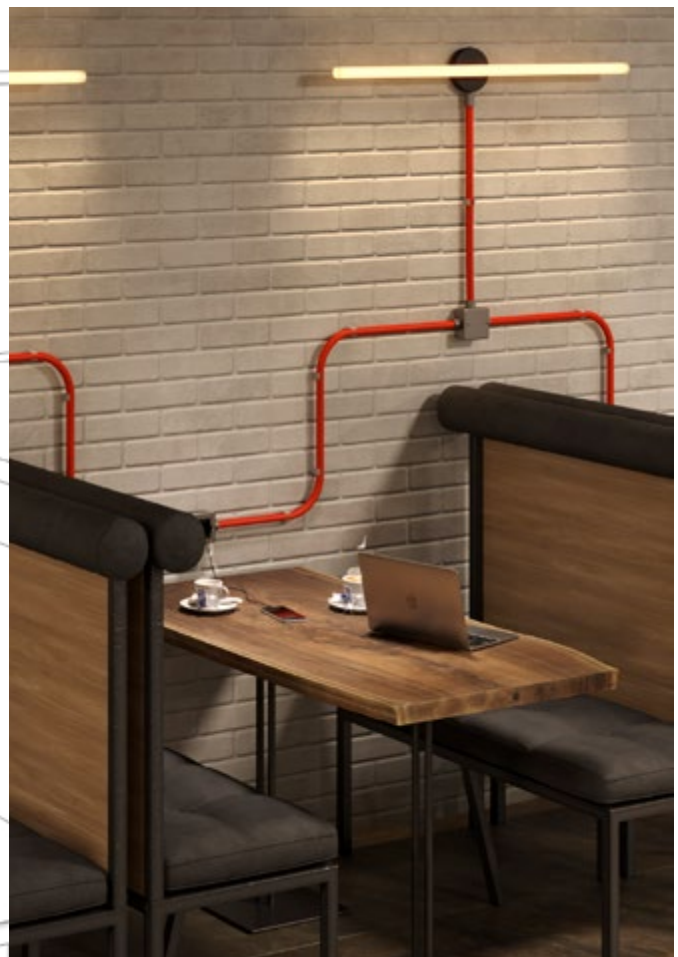

2

Tailor-made

Create a beautiful and functional bespoke visible system that takes into account your daily needs and the style of your rooms.

3

Creative and safe

You have the freedom to exhibit your electrical system. Create a wall design that is a functional light source without sacrificing safety; the system adheres to the highest standards.