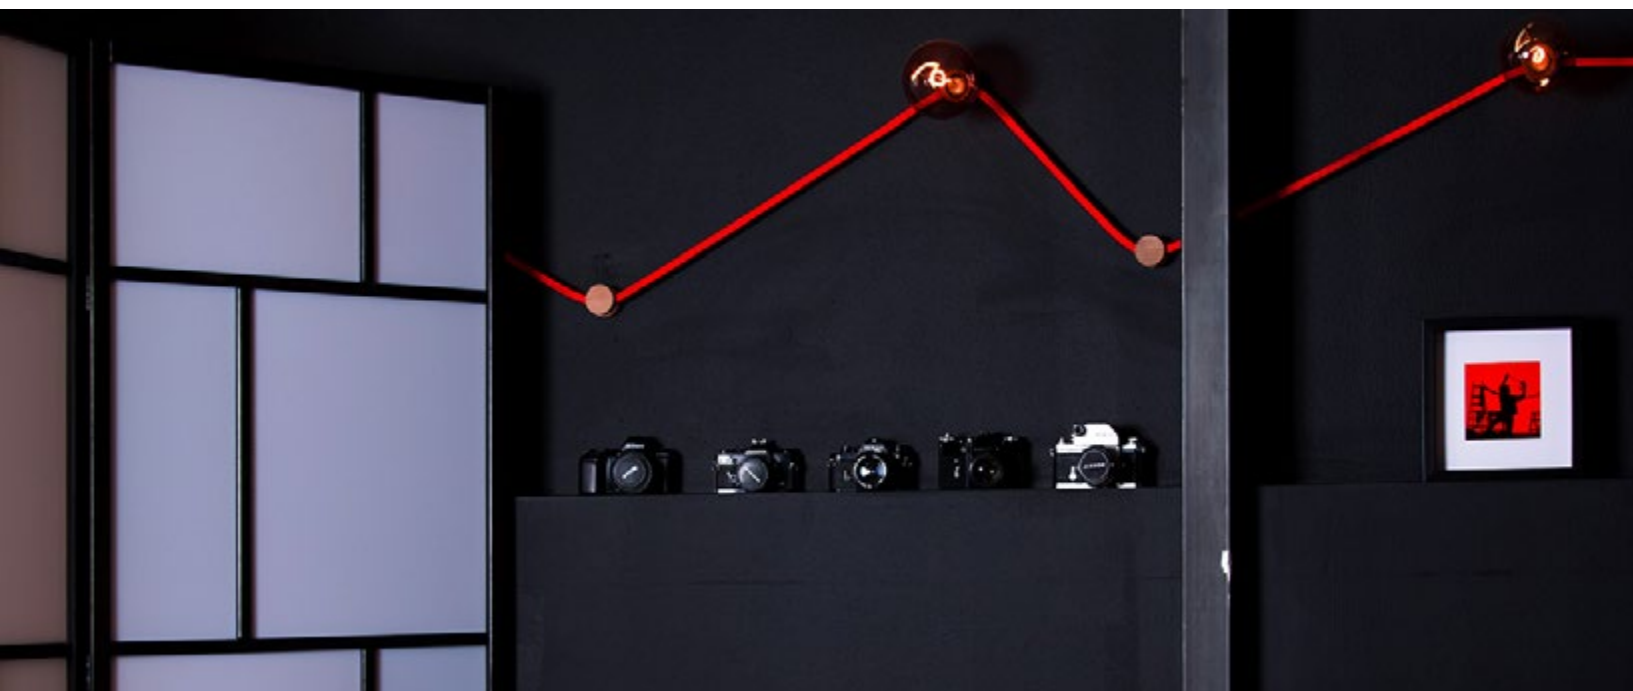

FILÈ SYSTEM

1

Easy

Create an impressive lighting installation in just a few steps. Filè lets you forget about the difficulty and effort of wiring up a lamp holder!

2

Tailor-made

The rectangular section cable features an IP44 protection classification, meaning that you can also light up bathrooms and kitchens creatively using Filè!

3

Moisture-protection

Create designs on the walls and ceilings using electrical cables available in more than 20 colors and Made in Italy wooden components. Create effective lighting, tailored to your lighting and design requirements.