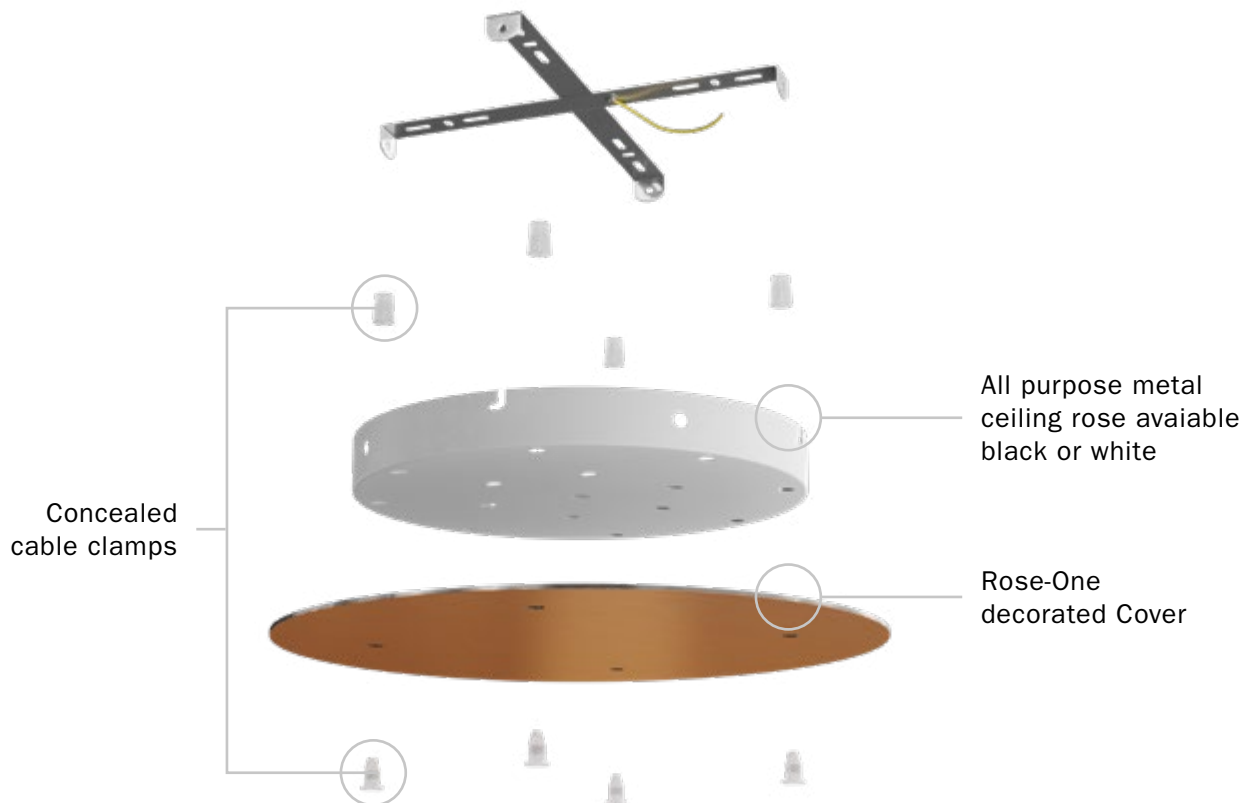

ROSE-ONE SYSTEM

1

Invest with limited stock

Keep your stock limited without reducing the number of products you can sell. You can easily create your product combining the Rose-One bases with covers either already drilled or to be drilled.

2

Flexible and customizable solution

With Rose-One you will have the possibility to customize the product independently, defining the number and position of the pendant holes selected by your customer.

3

Wide choice of shapes, colors and finishes

You can choose from many combinations, which differ in shape, size, color or finish. If the available options are not enough you can request a custom finish!

4

Patented solution

Rose-One System is a revolutionary ceiling rose system allowing anyone creating and customizing single or multiple pendant lamps to personalize their space.