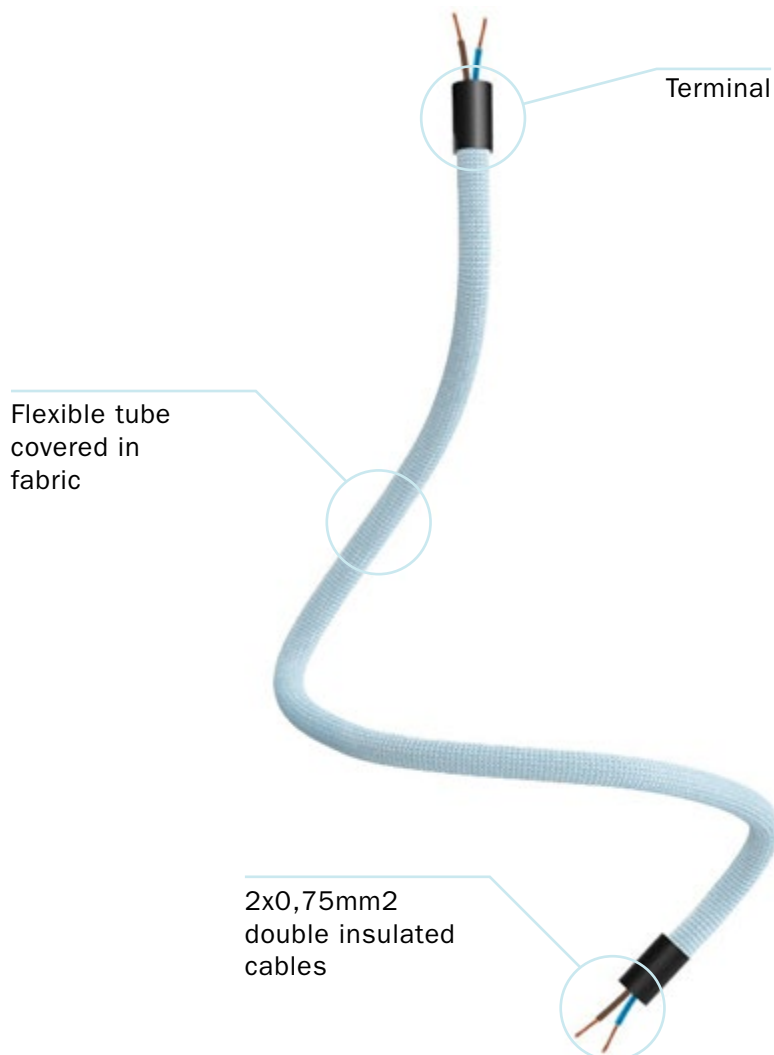

3

5 Terminals

To complete your Creative Flex, we have conceived 5 finishes for the metal terminal to match all 15 available coverings according to your taste.

CREATIVE FLEX

The Flex is a flexible extension tube covered in fabric that thanks to its remarkable flexibility, allows to create customised lighting systems for any space. It is available in 3 lengths - 30 cm, 60 cm, 90 cm - and in 15 different colours.