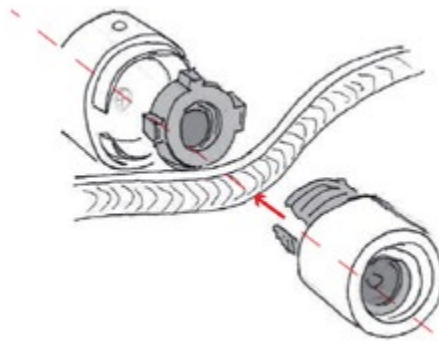

FILÈ SYSTEM

1

Easy

Create an impressive lighting installation in just a few steps. Filè lets you forget about the difficulty and effort of wiring up a lamp holder!

2

Tailor-made

The rectangular section cable features an IP44 protection classification, meaning that you can also light up bathrooms and kitchens creatively using Filè!

3

Moisture-protection

Create designs on the walls and ceilings using electrical cables available in more than 20 colors and Made in Italy wooden components. Create effective lighting, tailored to your lighting and design requirements.