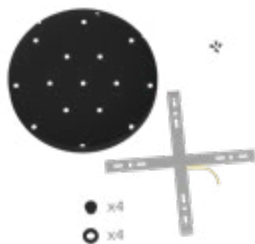

KRM3015F4LVN
KRM3015F4LVN