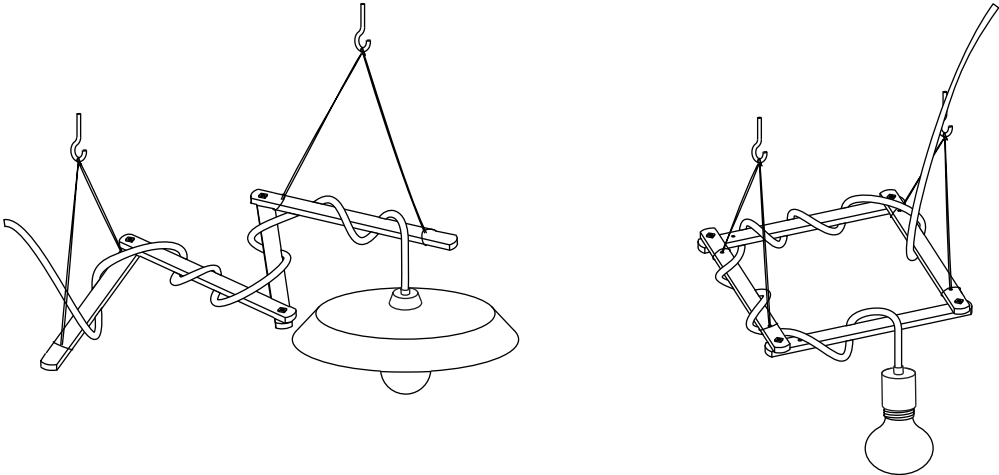

ZIGH-ZAGH

Zigh-Zagh is the ceiling support that allows you to create original pendant lamps, adapting both the shape and the length to every situation. Made in Italy, it can also be impregnated or painted with whichever colour you like.

Included in the kit is a thin transparent thread and the ceiling hooks needed to hang up your creation.