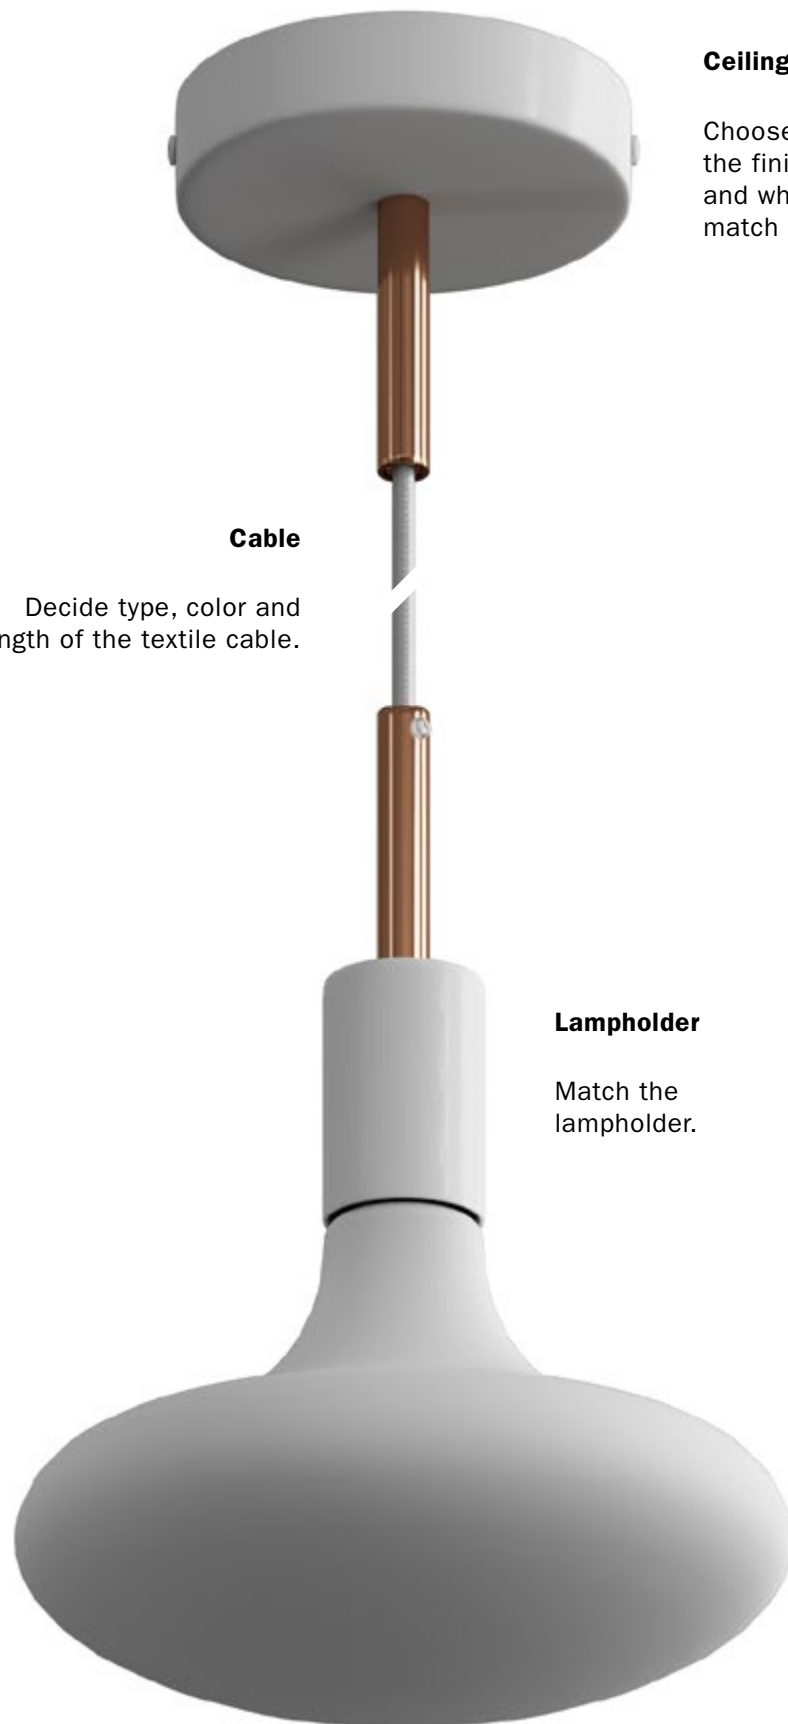

SINGLE PENDANT

Ceiling Rose

Choose the material and the finish of the ceiling rose and which cable clamp to match it.

Cable

Decide type, color and length of the textile cable.

Lampholder

Match the lampholder.

Bulb

Select the light bulb.