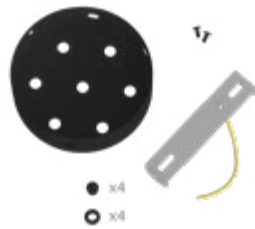

KRM127F4LVBO
7+ 4 holes 120mm

KRM127F4LVN
7+4 holes 120mm

KRM3015F4LVBO
15+4 holes 300mm

KRM3015F4LVN
KRM3015F4LVN

KROVBORE
21+6 holes 520 x 120mm

KROVNRE
21+6 holes 520 x 120mm

3. CABLE CLAMPS

The flat shape and transparent color plastic cable clamps designed for Rose-One system allow covers clearly visible.