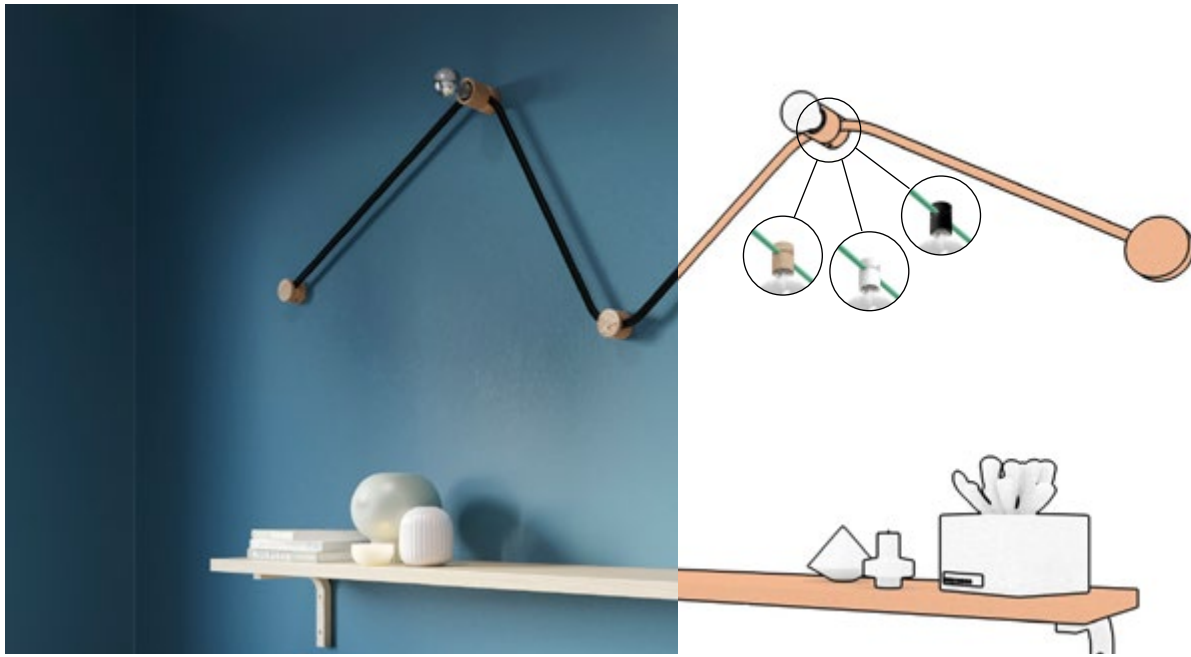

XZ15ECC37

XZ15CZ04

XZ15CZ22

XZ15CN06

XZ15ECM39

FILÉ SYSTEM KITS

The Wiggle and the Linear kits have been designed to help you create simple yet unusual and catchy designs on our walls and ceilings without needing to make a custom project for them.

Wiggle kit

The Wiggle kit has been designed to help you re-create a simple yet unusual zigzag design on your walls. The kit is available in multiple versions: choose the color of the cable and of the components to best suit your design needs. It is composed of 3m of cable, 1 round canopy, 2 lamp holders E27, 1 wall fairlead and 1 terminal block.