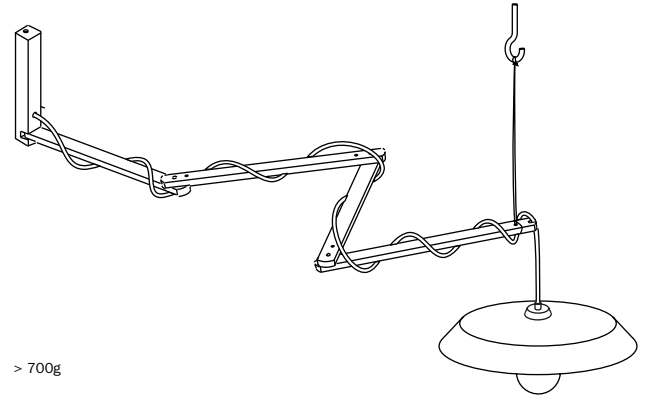

PINOCCHIO XL

Pinocchio XL is not a simple wall bracket! It is Creative-Cables' solution to hang your lamp where you need it, allowing you to adjust the distance and the position of the light source from the wall. Thanks to the groove in the last rod, the cable remains locked in a safe position.

Made (in Italy!) from untreated beechwood, it can be impregnated or painted with the colour you want. And if you wish to add a lampshade, you can complete your installation with the ceiling brackets included in the kit.

PINOCCHIOXL01