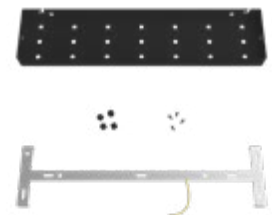

KRM127F4LVBO
7+ 4 holes 120mm

KRM127F4LVN
7+4 holes 120mm

KRM3015F4LVBO
15+4 holes 300mm

KRM3015F4LVN
KRM3015F4LVN

KROVBORE
21+6 holes 520 x 120mm

KROVNRE
21+6 holes 520 x 120mm

3. CABLE CLAMPS

The flat shape and transparent color plastic cable clamps designed for Rose-One system allow covers clearly visible.