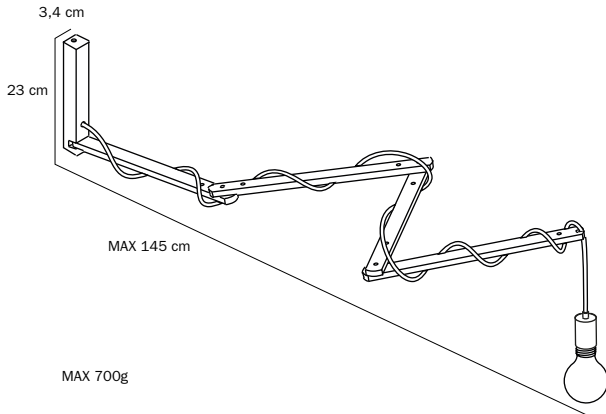

PINOCCHIO XL

Pinocchio XL is not a simple wall bracket! It is Creative-Cables' solution to hang your lamp where you need it, allowing you to adjust the distance and the position of the light source from the wall. Thanks to the groove in the last rod, the cable remains locked in a safe position.

Made (in Italy!) from untreated beechwood, it can be impregnated or painted with the colour you want. And if you wish to add a lampshade, you can complete your installation with the ceiling brackets included in the kit.

PINOCCHIOXL01