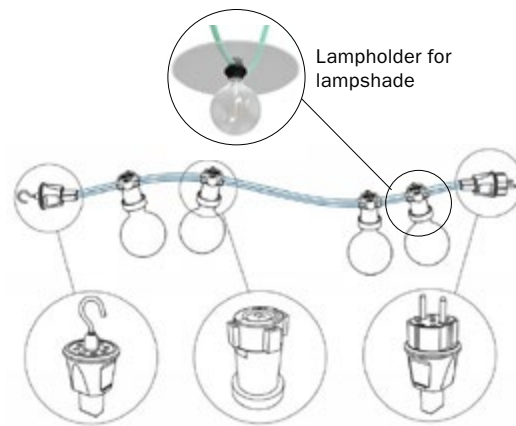

The IP44 protection classification means that you can install the Lumet System string lights in your outdoor spaces, even during the most humid evenings, and quickly take them down before each downpour.

3

Moisture-protection

The IP44 protection classification means that you can install the Lumet System string lights in your outdoor spaces, even during the most humid evenings, and quickly take them down before each downpour.