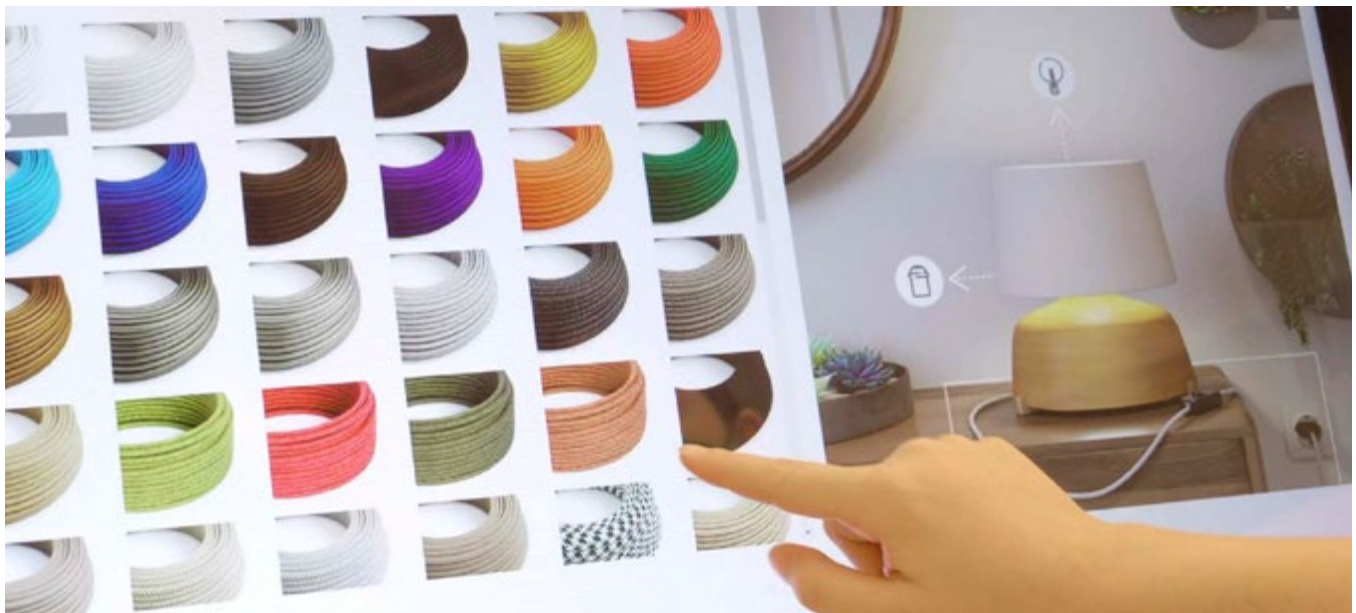

CONFIGURATOR CORNER

1

The inspiration

Our architects will design an installation in your shop, with a few selected products to intrigue, help and inspire your customers.

2

Play

A dedicated version of the Creative-Cables Configurator for customers to use on wall-mounted touch screens, computers, tablets or smartphones, accompanied by a salesperson or on their own. Customers create their custom-made lamp, while playing.

3

Touch

A material library (optional) organised in drawers for people to touch, check colour combinations and confirm choices.

The Configurator Corner makes selling custom products a simple and automated process. No IT integration, no catalogues to learn or consult, no codes and prices to remember. Hundreds of thousands of possible configurations with no need to stock the product. The selection of configurable models can be customised to match the offer of the point of sale. The customer retail price level is also fully configurable.