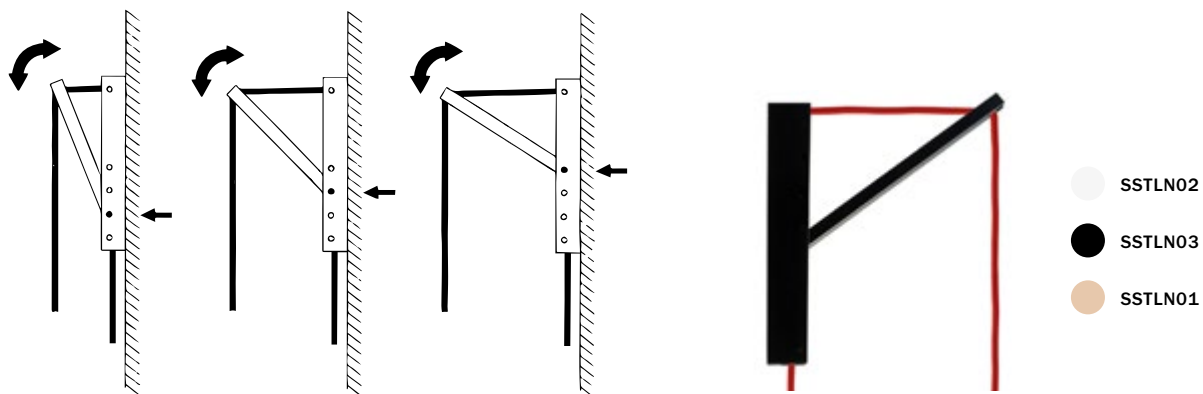

PINOCCHIO

Pinocchio is Creative Cables adjustable wall mount for pendant lamp: it is made in Italy out of 100% beachtree wood and it can be polished or painted as desired.

The cable doesn't go through any holes, it is wrapped around ridged wooden supports at each end: we strongly recommend you to use it with Snake, Snake for lampshades and SnakeBis.

Pinocchio makes it possible to hang a lamp onto a wall, even with a lampshade with a 50cm maximum diameter and a 3,365 kg maximum weight.